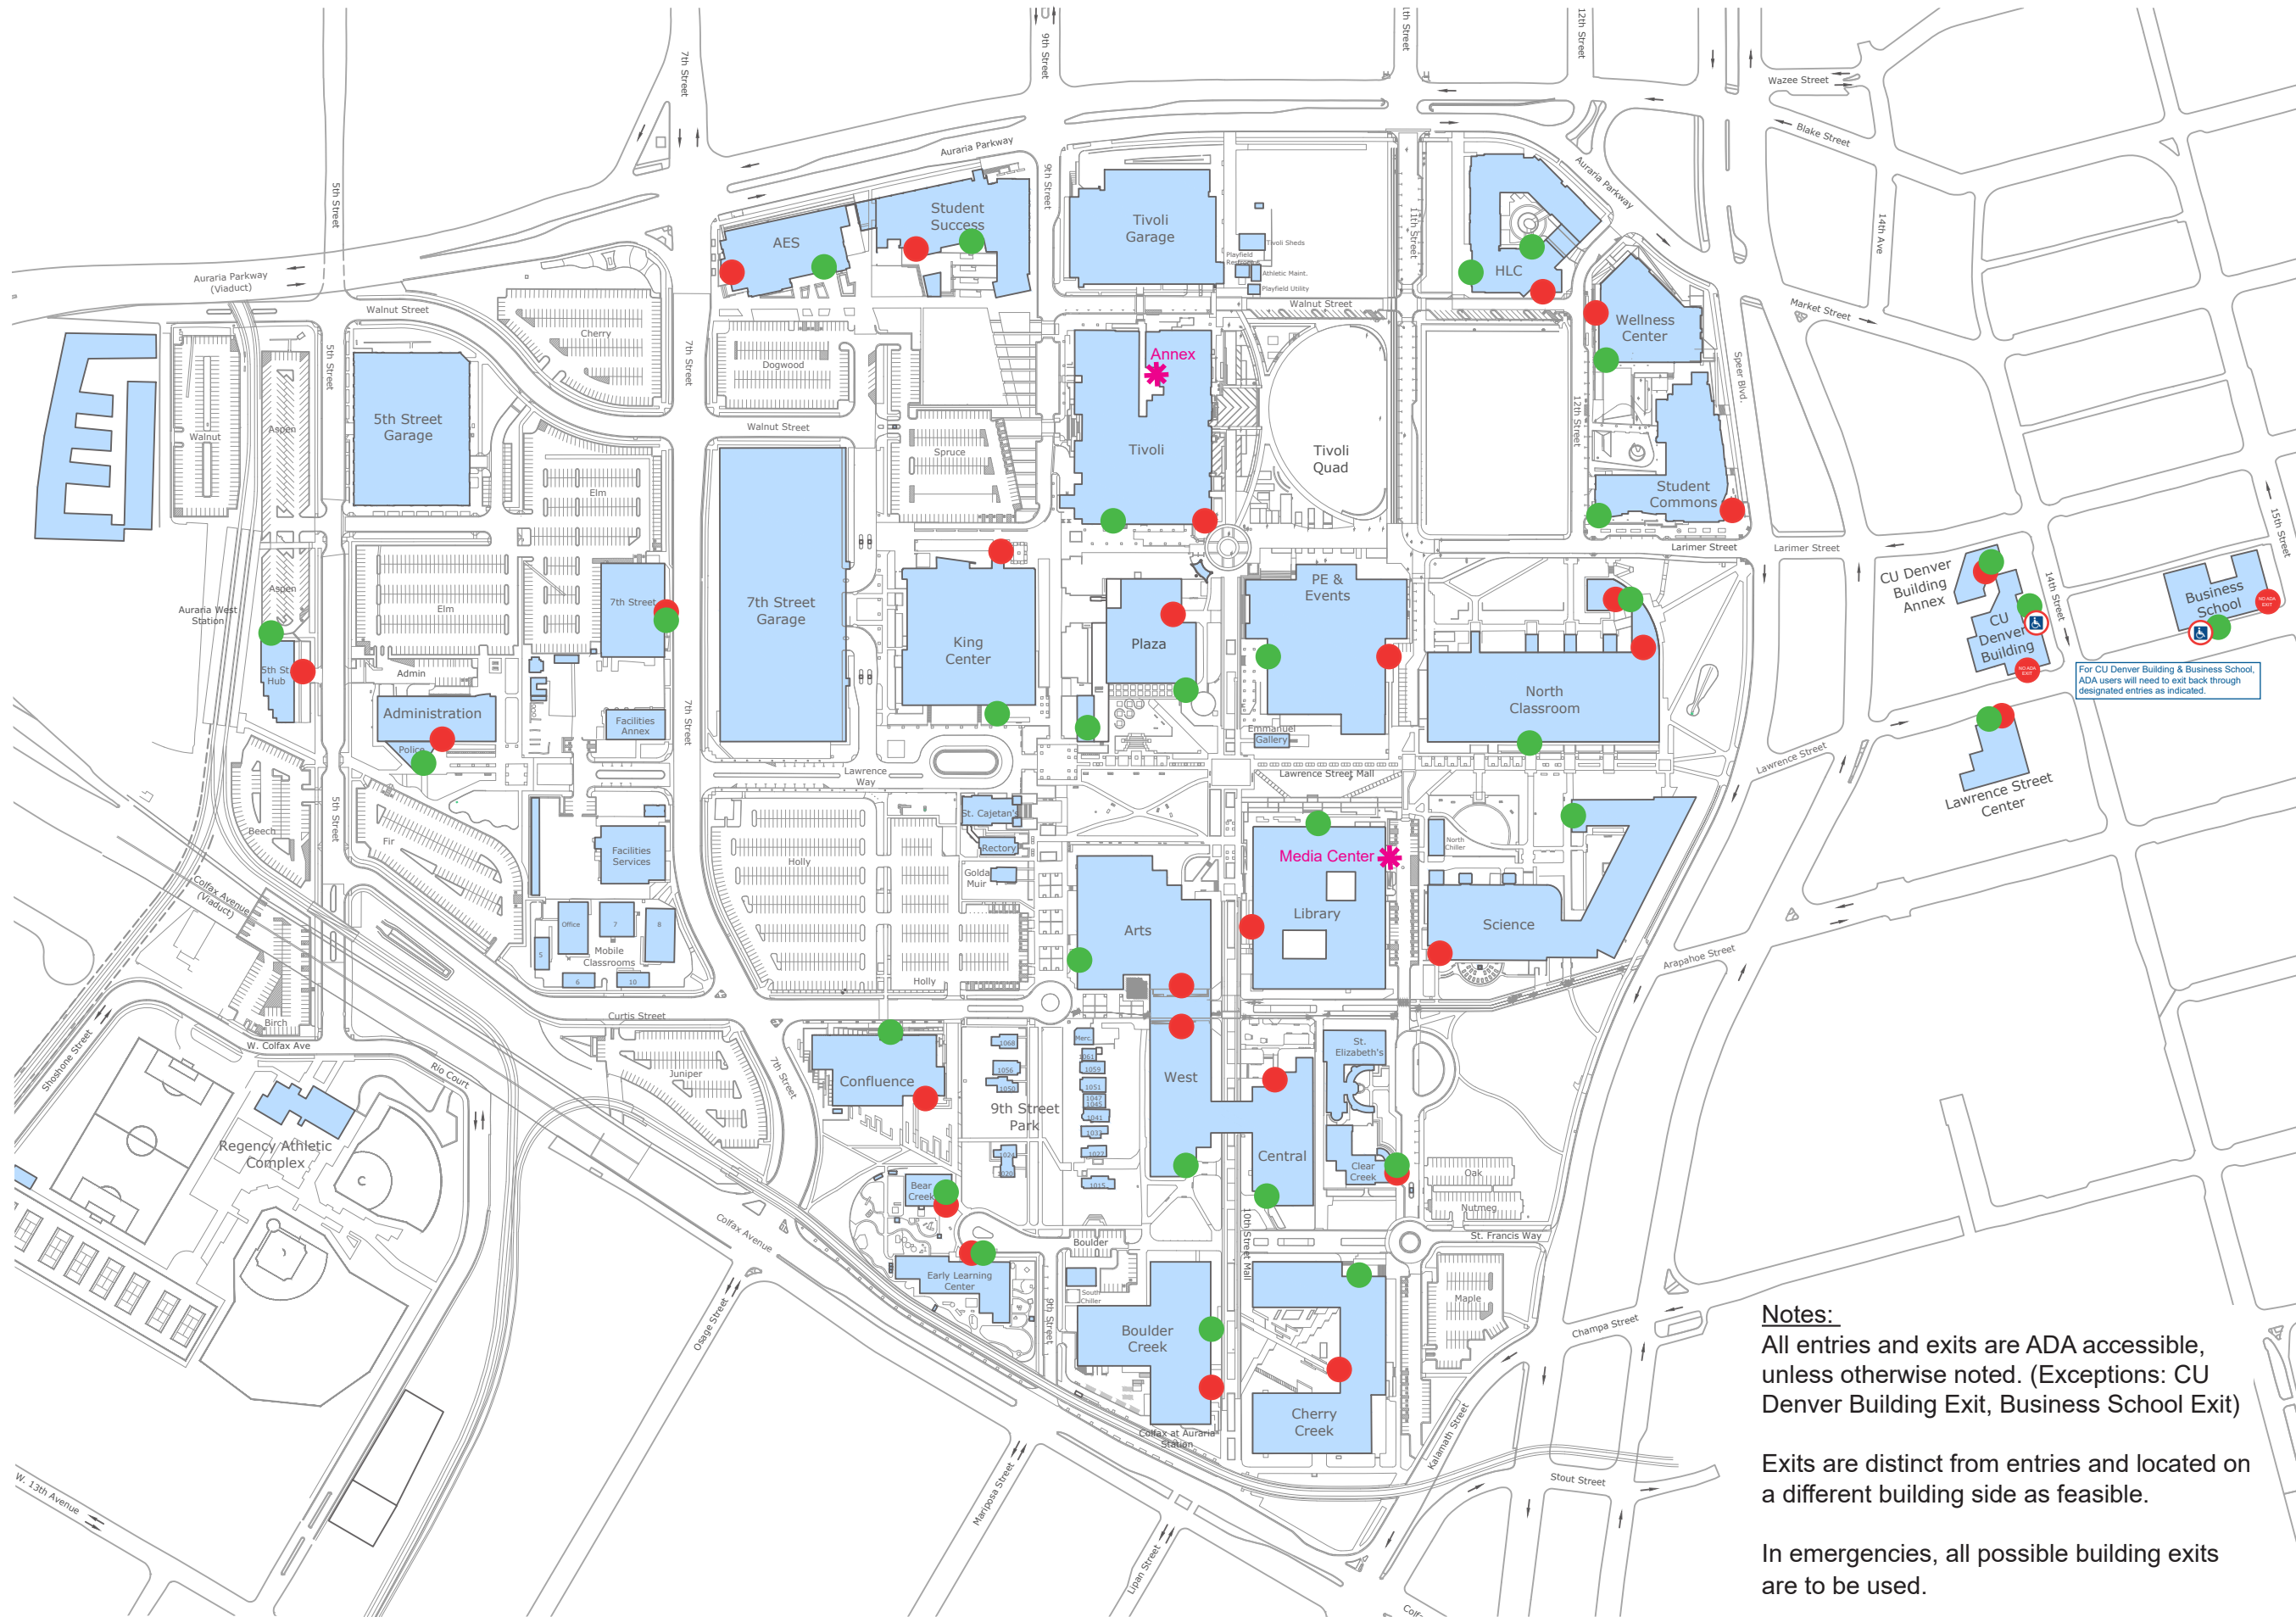

AURARIA HIGHER EDUCATION CENTER

DENVER, COLORADO

- Designated Entry
- Designated Exit
- ADA Provision (See Notes)
- ✳ Limited access

Notes:
All entries and exits are ADA accessible, unless otherwise noted. (Exceptions: CU Denver Building Exit, Business School Exit)

Exits are distinct from entries and located on a different building side as feasible.

In emergencies, all possible building exits are to be used.

Revised:
8/3/20

NORTH

SCALE: NTS