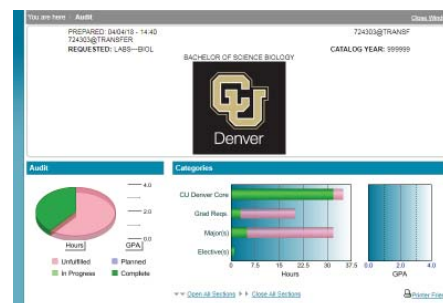

6. See how courses can apply to

Distance: 0 mi.

3. Pick desired degree program

About | Programs

Enter Program Name All Program Types

BA Anthropology	Bachelor's Degree
BA Communication	Bachelor's Degree
BA Criminal Justice	Bachelor's Degree

4. View program degree audit

- Click through the prompts and refresh the 'Programs Page'

Use this side to view which courses fulfill CU Denver degree requirements.

How to access:

www.transferology.com/ucdenver